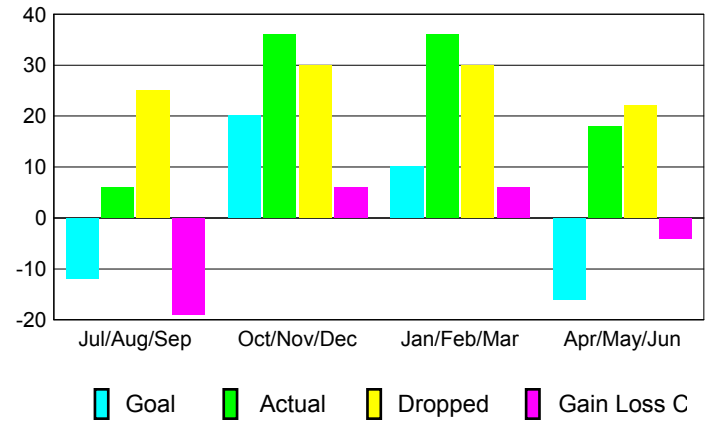

GMT: **JØRN ANDERSEN**

Location: **FINLAND**

GMT CA: **4**

**CLUBS**

Month	New Club Goal	Actual New Clubs	Actual Dropped Clubs	Gain/Loss of Clubs
<b>2012-2013</b>				
Jul/Aug/Sep	0	0	1	-1
Oct/Nov/Dec	1	0	0	0
Jan/Feb/Mar	1	0	1	-1
Apr/May/June	0	0	0	0
<b>Totals</b>	<b>2</b>	<b>0</b>	<b>2</b>	<b>-2</b>

**Club Results 2012-2013**  
Goal, New, Dropped, Gain/Loss

**YTD Status Quo Clubs 2012-2013**

Status Quo Clubs Compared to Status Quo Members

**Club Gain/Loss 2012-2013**

**MEMBERSHIP**

Month	Net Memb Goal	Actual New Memb	Actual Dropped Memb	Gain/Loss of Memb
<b>2012-2013</b>				
Jul/Aug/Sep	-12	6	25	-19
Oct/Nov/Dec	20	36	30	6
Jan/Feb/Mar	10	36	30	6
Apr/May/June	-16	18	22	-4
<b>Totals</b>	<b>2</b>	<b>96</b>	<b>107</b>	<b>-11</b>

**Membership Results 2012-2013**  
Goal, New, Dropped, Gain/Loss

**Gender Comparison 2012-2013**

**Membership Gain/Loss 2012-2013**