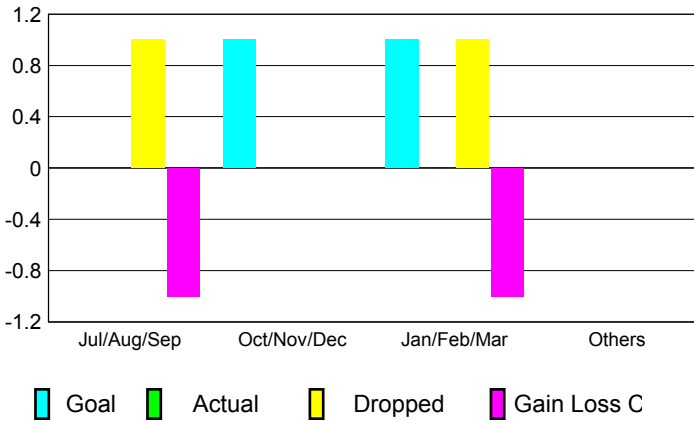

GMT: **JØRN ANDERSEN**

Location: **FINLAND**

GMT CA: **4**

**CLUBS**

Month	New Club Goal	Actual New Clubs	Actual Dropped Clubs	Gain/Loss of Clubs
<b>2012-2013</b>				
Jul/Aug/Sep	0	0	1	-1
Oct/Nov/Dec	1	0	0	0
Jan/Feb/Mar	1	0	1	-1
Apr/May/June	0	0	0	0
<b>Totals</b>	<b>2</b>	<b>0</b>	<b>2</b>	<b>-2</b>

**Club Results 2012-2013**  
Goal, New, Dropped, Gain/Loss

**YTD Status Quo Clubs 2012-2013**

Status Quo Clubs Compared to Status Quo Members

**Club Gain/Loss 2012-2013**

**MEMBERSHIP**

Month	Net Memb Goal	Actual New Memb	Actual Dropped Memb	Gain/Loss of Memb
<b>2012-2013</b>				
Jul/Aug/Sep	-12	6	25	-19
Oct/Nov/Dec	20	36	30	6
Jan/Feb/Mar	10	36	30	6
Apr/May/June	-16	18	22	-4
<b>Totals</b>	<b>2</b>	<b>96</b>	<b>107</b>	<b>-11</b>